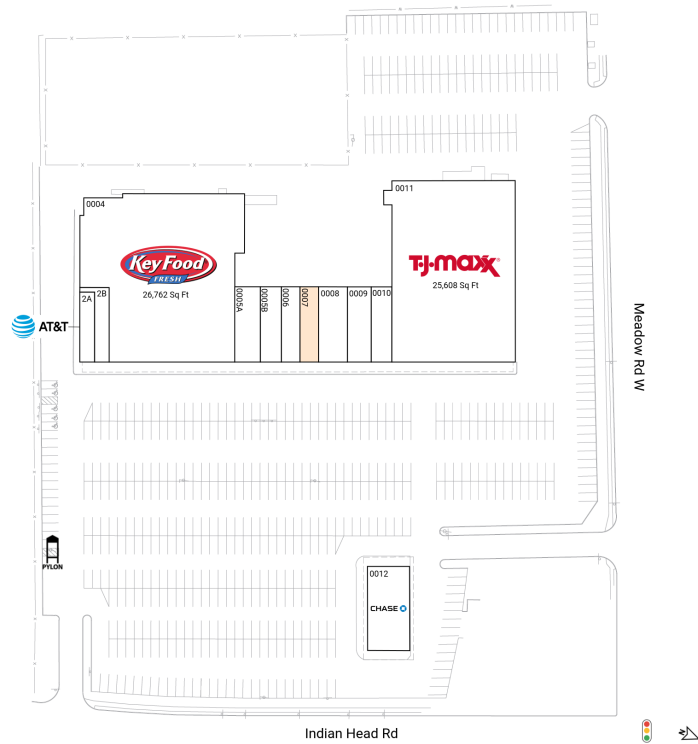

Kings Park Plaza

38-72 Indian Head Road | Kings Park, NY 11754

Suffolk County New York-Newark-Jersey City, NY-NJ 72,208 Sq Ft

40.8821, -73.2549

Available Spaces

0007 1,600 Sq Ft

Current Tenants

Space size listed in square feet

2A	AT&T	1,202
2B	China Gourmet	1,316
0004	Key Food	26,762
0005A	Kings Park Pharmacy	2,200
0005B	Affinity Nails & Spa	1,800
0006	Diner Dash	1,600
0008	Gino's Pizza & Restaurant	2,840
0009	Vasari Salon	1,200
0010	Kings Park Cleaners	2,030
0011	T.J. Maxx	25,608
0012	Chase	4,050

This site plan is for illustrative and information purposes only, showing the general layout of the shopping center; and is not a legal survey. Brixmor makes no representation or warranty that the shopping center is exactly as depicted as site conditions and tenant mix are subject to change over time.